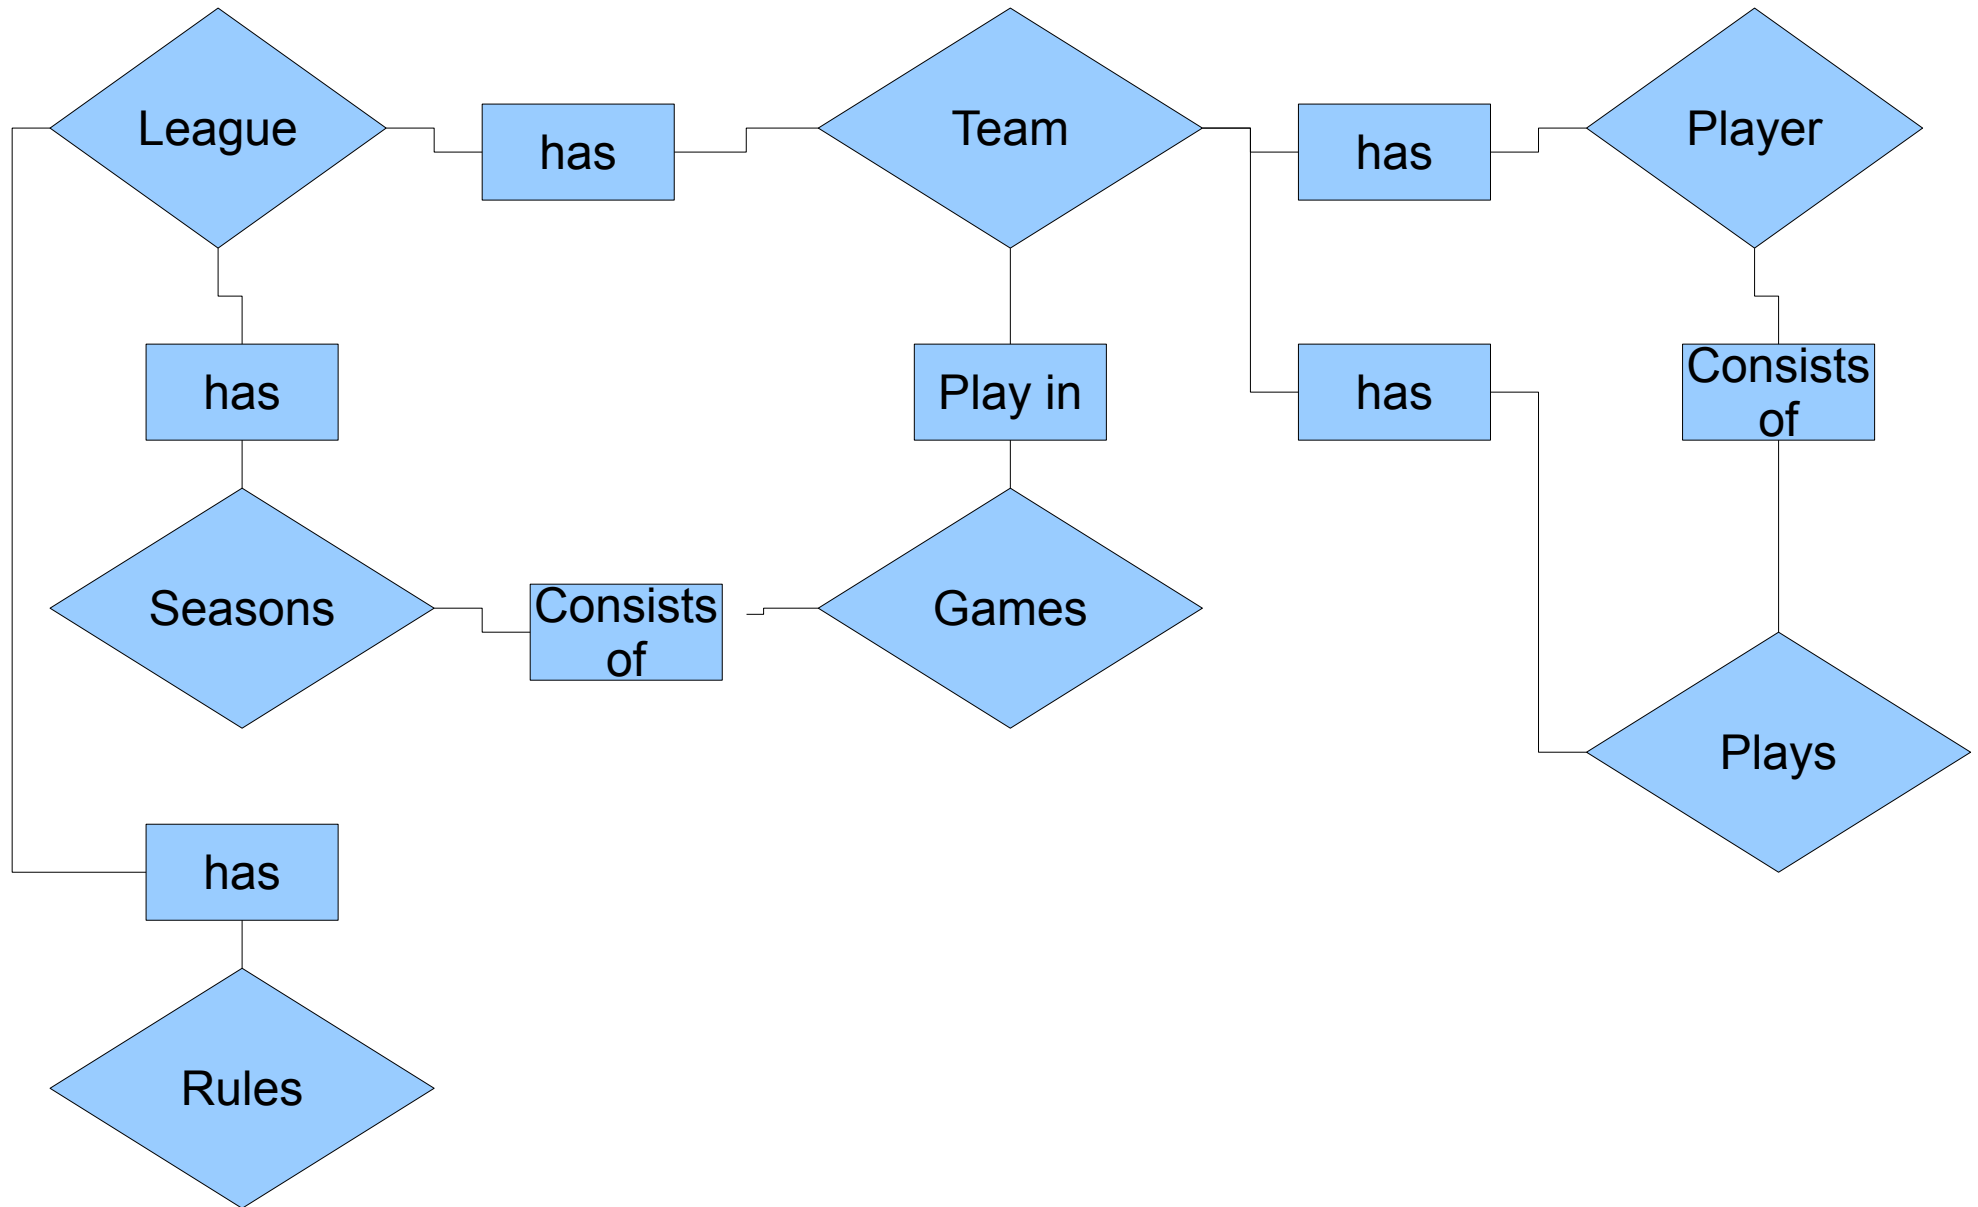

TxtFL Relational Diagram

Attributes

Entity	Attributes
League	Name, level
Team	Name, city, coaching skills
Plays	Name, distance, ball deliverer, ball recipient, side of field, other player positions
Player	Name, skills, position, year, pay
Season	Year, weather
Game	Week, weather, city, attendance
Rules	Field size, overtime